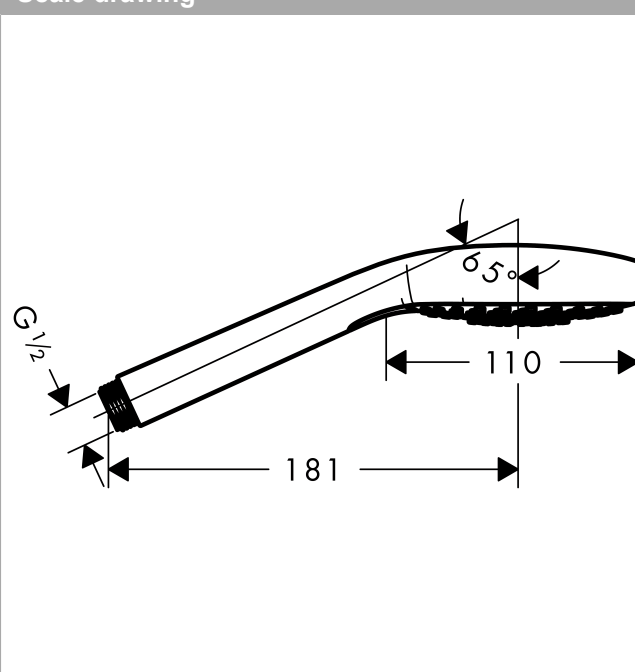

Croma Select E
Croma Select E Multi hand shower EcoSmart 9l/min
 Surfaces: **white/chrome** Article Number: **26811400**

Description

product features

- shower head size: 110 mm
- convenient diversion via Select button
- spray type: SoftRain, IntenseRain, Massage spray
- maximum flow rate (at 0.3 MPa): 9 l/min
- with internal water conduction
- rinseable dirt filter
- connection thread G ½
- connection dimension: DN15
- suitable for continuous flow water heaters

Technology

Product image

Scale drawing

Flowchart

The consumption was measured in combination with the appropriate fittings (thermostat/mixer/in-wall valve) to reflect actual application in practice.