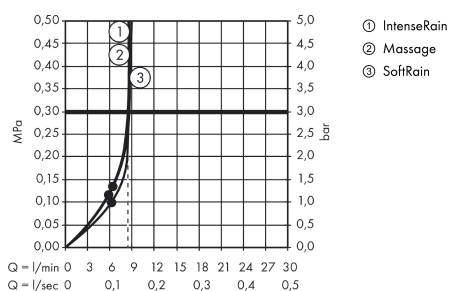

Croma Select E
Croma Select E Multi hand shower EcoSmart 9l/min
 Surfaces: **white/chrome** Article Number: **26811400**

Description

product features

- shower head size: 110 mm
- convenient diversion via Select button
- spray type: SoftRain, IntenseRain, Massage spray
- maximum flow rate (at 0.3 MPa): 9 l/min
- with internal water conduction
- rinseable dirt filter
- connection thread G ½
- connection dimension: DN15
- suitable for continuous flow water heaters

Technology

Product image

Scale drawing

Flowchart

The consumption was measured in combination with the appropriate fittings (thermostat/mixer/in-wall valve) to reflect actual application in practice.