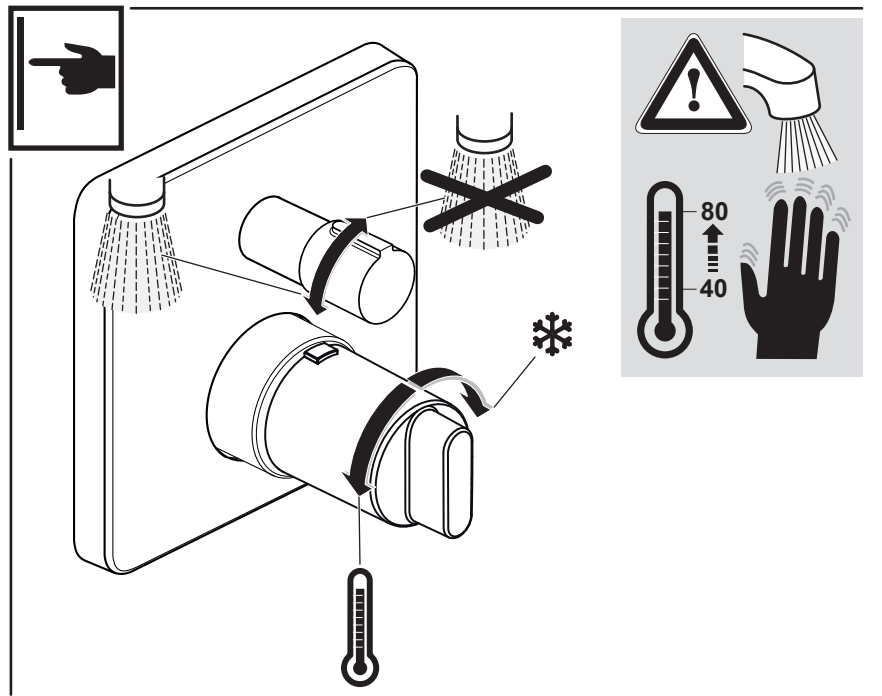

XX = AA, AD...

MOMENTS
A 4718 ..

1110 / A 866 065
 (+ A 865 612)
 Made in Germany

Ideal Standard
 Roentgenstrasse 9
 54516 Wittlich
 Germany

	P	bar		MAX. 10		5		Q (3 bar)
	T	°C		MAX. 80		65 55		l/min
								30