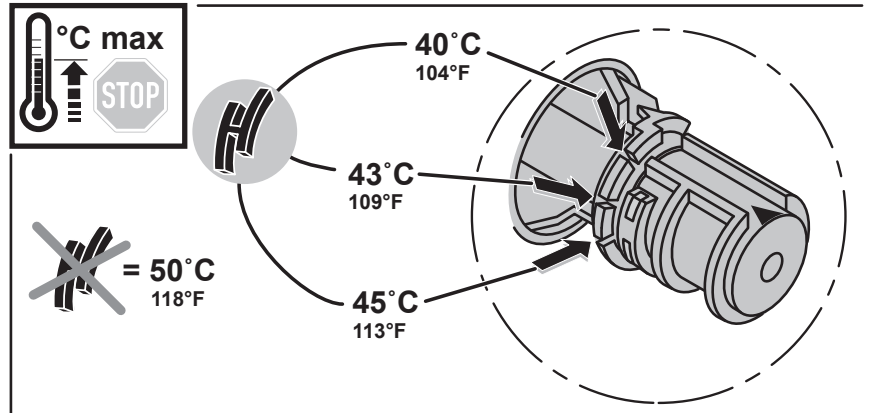

XX = AA, AD...

MOMENTS
A 4718 ..

1110 / A 866 065
 (+ A 865 612)
 Made in Germany

Ideal Standard
 Roentgenstrasse 9
 54516 Wittlich
 Germany

	P	bar		MAX. 10		5		Q (3 bar)
	T	°C		MAX. 80		65 55		l/min
								30